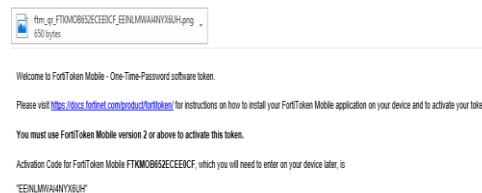

FortiToken Quick Start Guide (Apple)

For Remote Access to applications like Fortiportal (Intranet, Webmail) and Citrix (Applications), please follow Steps 1-3 below to install and use FortiToken Mobile. Please ensure that you use a PC and Smartphone for each of these steps.

Step 1: Download and Install FortiToken

- a) To Begin, please open the App Store on your Mobile Phone.

- b) Search for “**FortiToken Mobile**” in the App Store and select Install (Circled in Red) onto your device.

- c) After Installation, open the **FortiToken Mobile** Application on your phone.

Step 2: Registering FortiToken to your Smartphone

- d) You should have received an email from fortiauthenticator@unityhealth.to
- e) Open the Email from your PC. The Email should look like the image below.