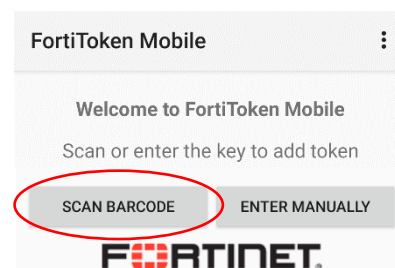

Step 1: Download and Install FortiToken

- a) To Begin, please open the App Store on your Mobile Phone.

- b) Search for “**FortiToken Mobile**” in the App Store and select Install (Circled in Red) onto your device.

- c) After Installation, open the **FortiToken Mobile** Application on your phone.

Step 2: Registering FortiToken to your Smartphone

- d) You should have received an email from fortiauthenticator@unityhealth.to
- e) Open the Email from your PC. The Email should look like the image below.

- f) Attached to the email is an image file of a QR code (Example shown below). Download this file onto your computer and open it, as it will be required next.

- g) Open the **FortiToken Mobile** app on your phone. Select “**SCAN BARCODE**” (Circled in Red) and Scan the QR Code you downloaded and opened. The registration is now complete.